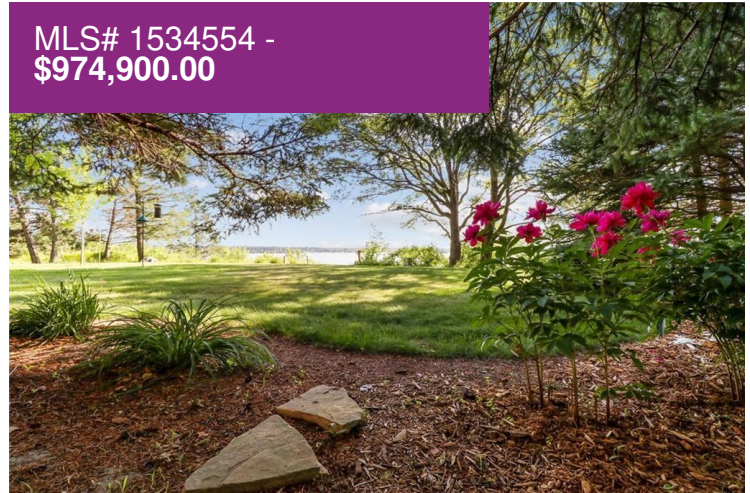

## 6582 182nd Street, Chippewa Falls, WI 54729

Offers amazing Western exposure! Private setting-one of Lake Wissota's last amazing locations. Home w/lot & extra lot next to home(which is buildable). Buy now for main stay/2nd home-build later on 2nd lot. Well built 2 owner home. Open concept kitchen/dining/living rooms. Kitchen island for extra seating & built-ins. Private deck off master. tons of storage. 2001: new roof, 2008" new 30x36 shop w/electric, drain in floor, heat, AC, water w/220 amp. 2002: 24x36 bldg. Great property for RBO rentals