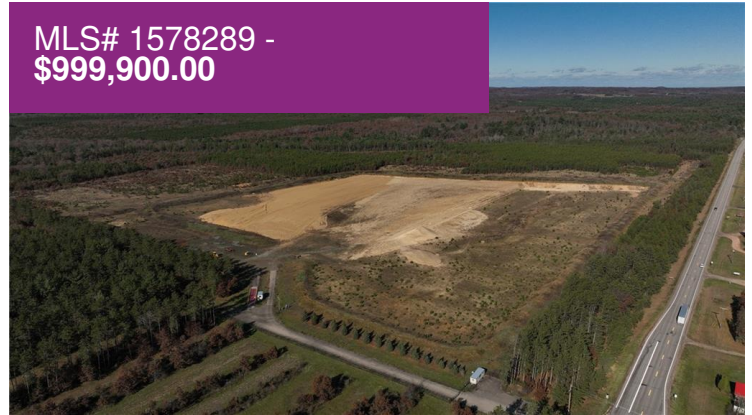

S6298 State Hwy 27 , Augusta, WI 54722

MLS# 1578289 -
\$999,900.00

This property offers incredible investment potential with opportunities for fracking and mining, as well as potential for campground or single-family housing development. Nestled along a prominent ATV trail and conveniently accessible from a major highway, it's perfect for a hunting retreat and is adjacent to Eau Claire County land. Encompassing over 40 acres of untouched woodland, it features an astounding 3400 feet of shoreline along the Eau Claire river. Undoubtedly, a property worthy of a 5-star rating.