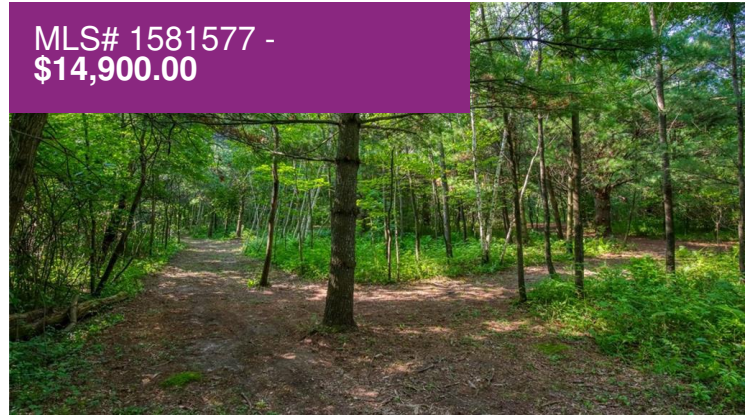

Lot 39 1517 Hardwood Court , Cable, WI 54821

Discover the allure of this serene wooded retreat in Northwestern Wisconsin! Embrace nature's embrace on this affordable, buildable lot ideal for your recreational haven or permanent residence. Nestled in a tranquil setting, it promises the perfect blend of privacy and community charm. Immerse yourself in the warmth of a small-town atmosphere while enjoying the amenities of a well-appointed development, including access to pools, tennis courts, and a campground. Adventure awaits just beyond your doorstep with convenient proximity to ATV trails, bike paths, numerous lakes, and rivers. Make this property a cornerstone of your real estate portfolio and unlock endless possibilities for leisure and relaxation. Don't miss out on this rare opportunity to create your own slice of paradise in the heart of Wisconsin's natural beauty.