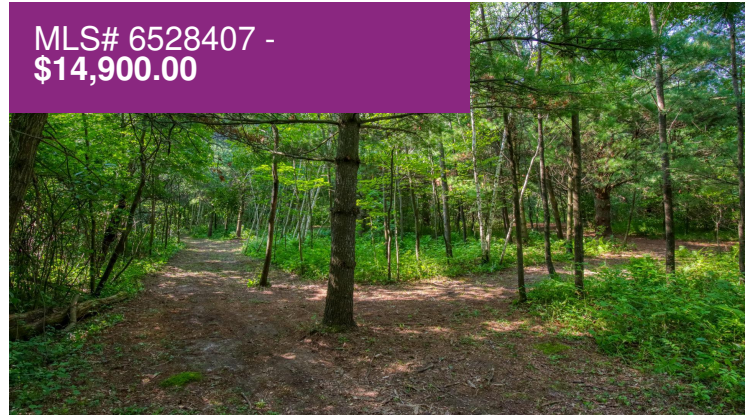

Lot 39 1517 Hardwood Court, Cable, WI 54821

MLS# 6528407 -
\$14,900.00

Discover the allure of this serene wooded retreat in Northwestern Wisconsin! Embrace nature's embrace on this affordable, buildable lot ideal for your recreational haven or permanent residence. Nestled in a tranquil setting, it promises the perfect blend of privacy and community charm. Immerse yourself in the warmth of a small-town atmosphere while enjoying the amenities of a well-appointed development, including access to pools, tennis courts, and a campground. Adventure awaits just beyond your doorstep with convenient proximity to ATV trails, bike paths, numerous lakes, and rivers. Make this property a cornerstone of your real estate portfolio and unlock endless possibilities for leisure and relaxation. Don't miss out on this rare opportunity to create your own slice of paradise in the heart of Wisconsin's natural beauty.